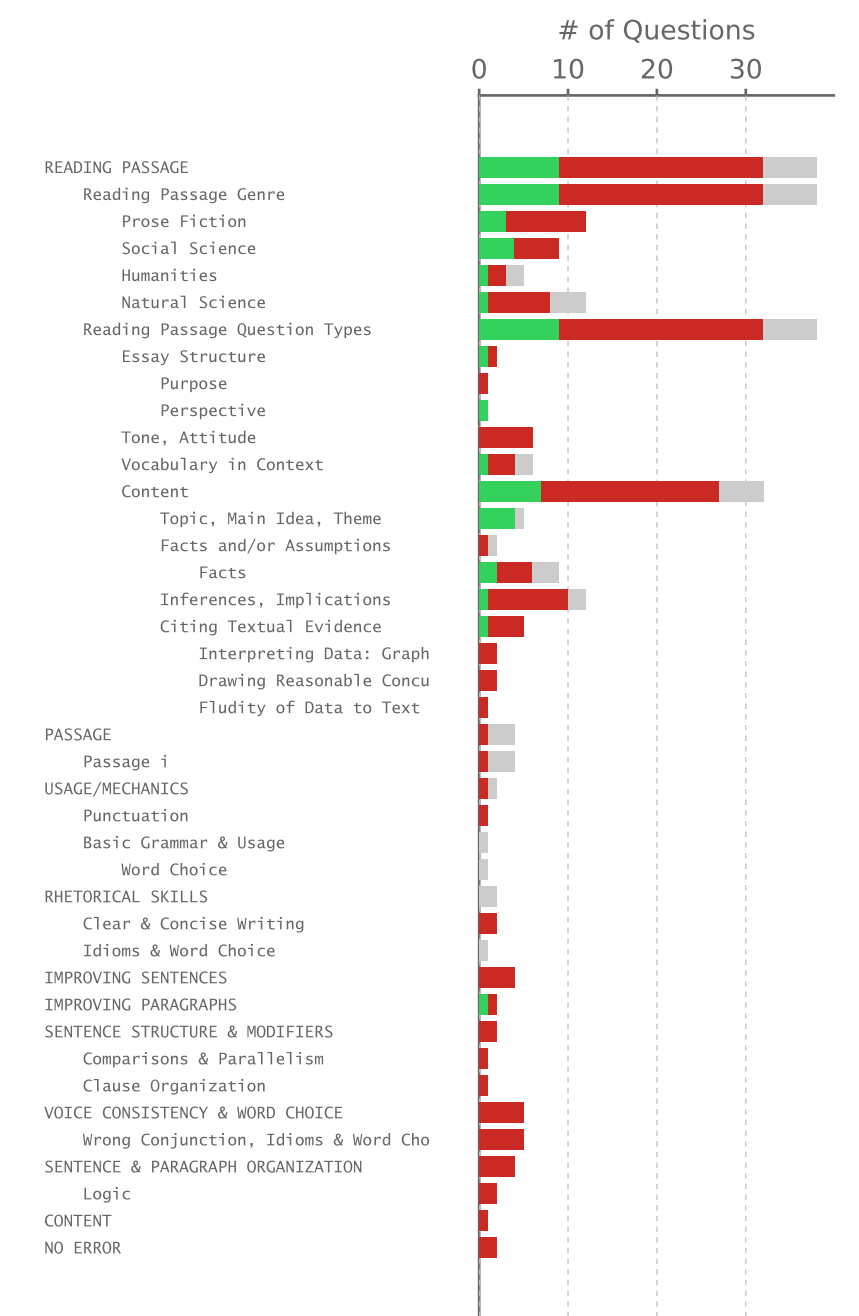

Current Test Analysis — SAT AdapTest2

Performance By Difficulty Level

Average Time per Difficulty Level

Subject Question Category Type Analysis

Subject	Category	Description	Performance
Read/Writing			
	CS	Craft and Structure	15% 2 11 2
	EOI	Expression of Ideas	60% 1
	IAI	Information and Ideas	28% 3 6 1
	SEC	Standard English Conventions	10% 2 9 5
Math			
	AD.M	Advanced Math	74% 9 2
	ALG	Algebra	37% 7 3 7
	EOI	Expression of Ideas	60% 1
	Geo&Trig	Geometry and Trigonometry	67% 8 1 1
	PSD	Problem-Solving and Data Analysis	21% 2 3

Notes

Name	Report Verify
Test	SAT AdapTest2
Date	2023-06-09

Read/Writing— Performance Analysis

Responses

Question	Answers	Responses	Difficulty	Category	Time
1	C	+	III	CS	6 sec
2	A	+	III	EOI	4 sec
3	C	+	III	IAI	8 sec
4	C	+	III	SEC	20 sec
5	B	D	III	CS	4 sec
6	A	C	III	CS	2 sec
7	A	D	III	EOI	3 sec
8	C	D	III	IAI	2 sec
9	B	C	III	SEC	4 sec
10	B	D	III	SEC	3 sec
11	D	C	III	IAI	3 sec
12	C	D	III	IAI	4 sec
13	A	C	III	EOI	3 sec
14	B	C	III	EOI	4 sec
15	D	+	III	IAI	2 sec
16	A	B	III	CS	5 sec
17	C	D	III	CS	3 sec
18	A	D	III	CS	3 sec
19	C	+	III	CS	3 sec
20	A	C	III	CS	3 sec
21	C	D	III	CS	2 sec
22	D	A	III	EOI	3 sec
23	A	B	III	EOI	3 sec
24	B	C	III	EOI	3 sec
25	C	D	III	SEC	3 sec
26	D	A	III	SEC	10 sec
27	F		III	SEC	-

Performance By Topic

: Reading and Writing - Module2

1	A	C	III	SEC	11 sec
2	A	D	III	EOI	15 sec
3	A	B	III	EOI	3 sec
4	C	+	III	EOI	5 sec
5	C	B	III	IAI	8 sec
6	B	D	III	IAI	13 sec
7	D	C	III	IAI	3 sec
8	D	C	III	CS	4 sec
9	A	C	III	SEC	5 sec
10	B	C	III	SEC	3 sec
11	C	A	III	CS	2 sec
12	B	D	III	CS	3 sec
13	C	+	III	IAI	3 sec
14	B	D	III	EOI	5 sec
15	C	D	III	SEC	4 sec
16	D	+	III	EOI	4 sec
17	C	D	III	SEC	4 sec
18	C	+	III	SEC	13 sec
19	A	D	III	CS	8 sec
20	C		III	CS	-
21	B		III	CS	-
22	B		III	EOI	-
23	A		III	IAI	-
24	D		III	SEC	-
25	C		III	SEC	-
26	H		III	SEC	-
27	H		III	SEC	-