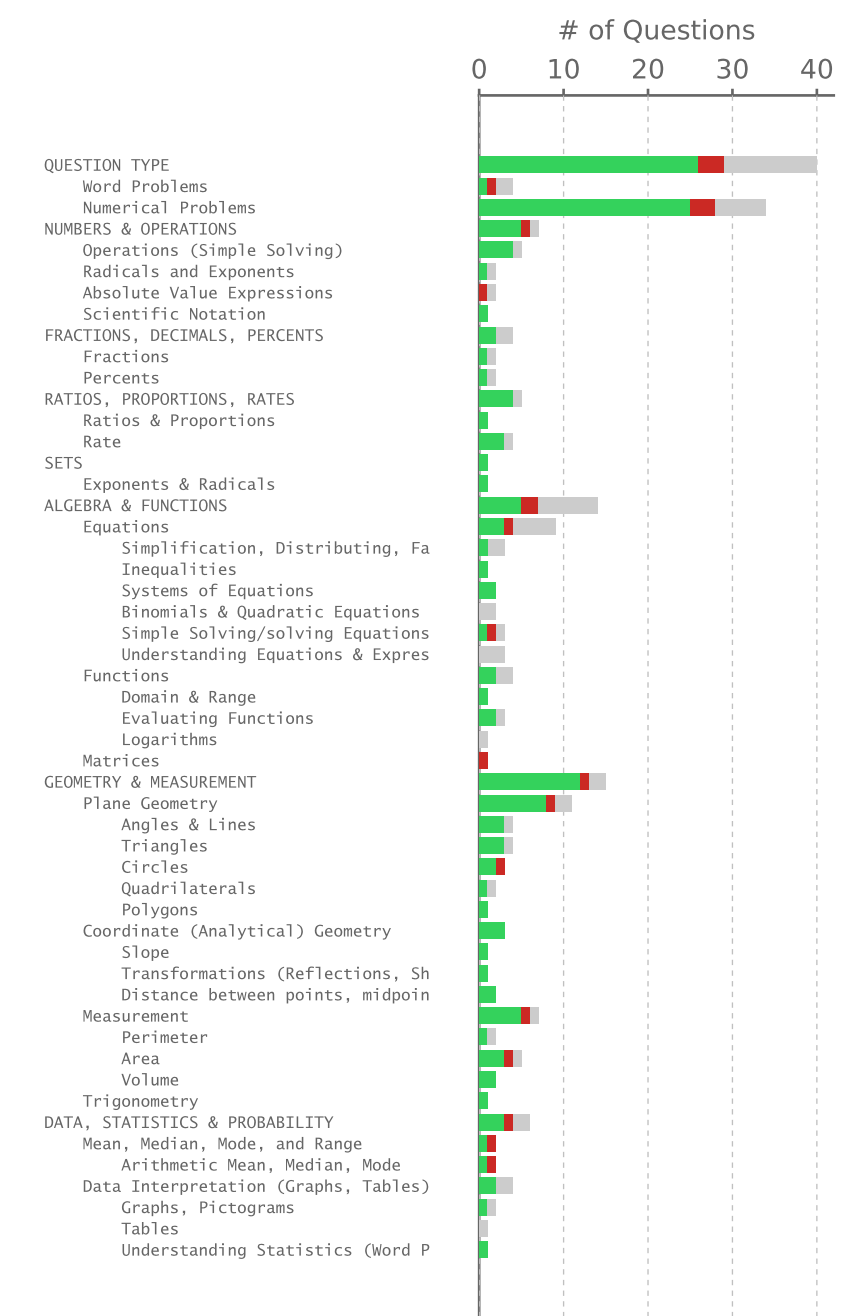

Name	Report Verify
Test	SAT AdapTest2
Date	2023-06-09

Math— Performance Analysis

Responses

Question	Answers	Responses	Difficulty	Category	Time
1	D	+	III	AD.M	26 sec
2	H	+	III	AD.M	3 sec
3	B	+	III	AD.M	3 sec
4	K	+	III	ALG	3 sec
5	D	E	III	ALG	12 sec
6	G	+	III	ALG	3 sec
7	D	+	III	ALG	3 sec
8	H	F	III	ALG	5 sec
9	A	+	II	Geo&Trig	8 sec
10	J	+	II	Geo&Trig	3 sec
11	D	+	II	ALG	3 sec
12	K	+	II	Geo&Trig	9 sec
13	A	+	II	ALG	2 sec
14	G	+	II	PSD	1 sec
15	B	+	II	ALG	4 sec
16	F	+	I	AD.M	2 sec
17	E	+	I	Geo&Trig	4 sec
18	F	+	I	Geo&Trig	3 sec
19	A	+	I	AD.M	3 sec
20	F	+	I	PSD	3 sec
21	D	+	I	Geo&Trig	4 sec
22	J	H	I	ALG	3 sec

Performance By Topic

Math - Module2

1	F	+	III	Geo&Trig	21 sec
2	J	+	III	ALG	3 sec
3	K	+	III	ALG	6 sec
4	G	+	III	EOI	3 sec
5	C	+	III	ALG	6 sec
6	D	+	III	ALG	3 sec
7	A	+	III	ALG	4 sec
8	D	+	III	ALG	2 sec
9	B	+	II	AD.M	3 sec
10	B	+	II	PSD	10 sec
11	10	+	II	AD.M	12 sec
12	6	+	II	AD.M	6 sec
13	12	+	II	ALG	8 sec
14	B	+	II	PSD	-
15	D	+	II	ALG	-
16	A	+	I	AD.M	10 sec
17	B	+	I	Geo&Trig	3 sec
18	D	+	I	Geo&Trig	4 sec
19	B	+	I	PSD	4 sec
20	120	130	I	Geo&Trig	9 sec
21	9/22	+	I	AD.M	-
22	3	+	I	AD.M	-