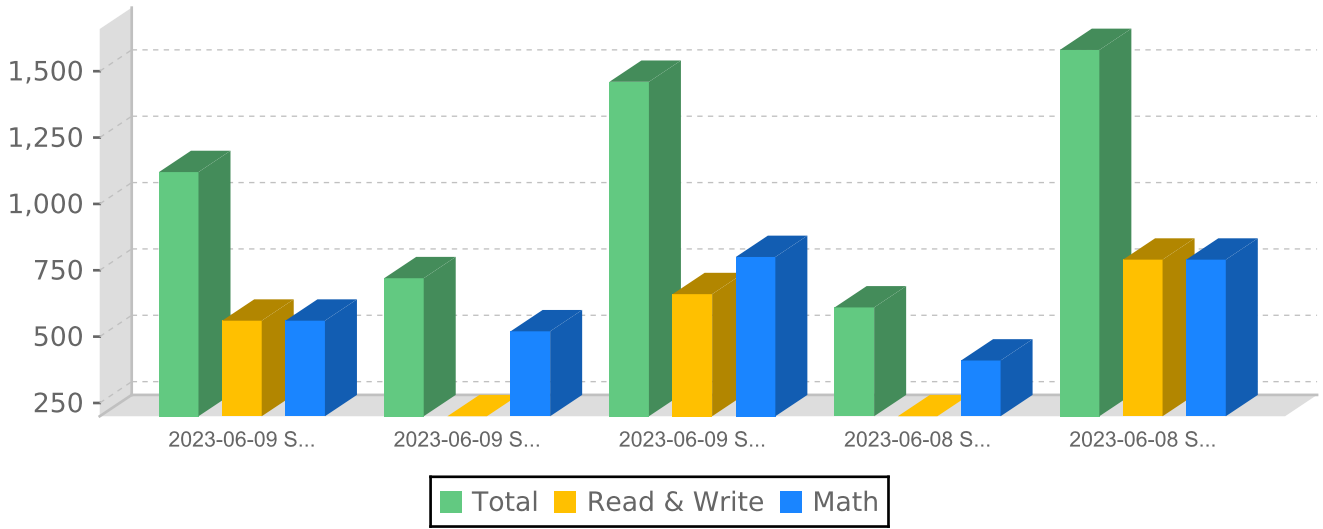

Name	Demo Student
Test	SAT AdapTest2
Date	2023-06-09

Socrato SAT Adaptive Test Report

Big Picture — Your Scores, Practice History, and Trends

Your Progress

Performance By Difficulty

Name	Report Verify
Test	SAT AdapTest2
Date	2023-06-09