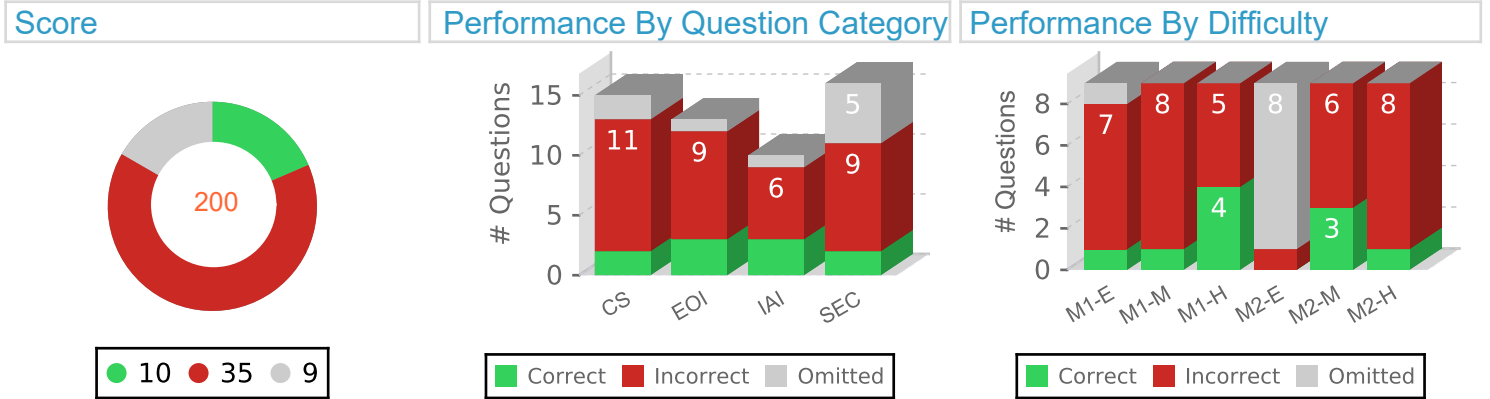

Name	Report Verify
Test	SAT AdapTest2
Date	2023-06-09

Read/Writing— Performance Analysis

Responses

Question	Answers	Responses	Difficulty	Category	Time
1	C	+	III	CS	6 sec
2	A	+	III	EOI	4 sec
3	C	+	III	IAI	8 sec
4	C	+	III	SEC	20 sec
5	B	D	III	CS	4 sec
6	A	C	III	CS	2 sec
7	A	D	III	EOI	3 sec
8	C	D	III	IAI	2 sec
9	B	C	III	SEC	4 sec
10	B	D	III	SEC	3 sec
11	D	C	III	IAI	3 sec
12	C	D	III	IAI	4 sec
13	A	C	III	EOI	3 sec
14	B	C	III	EOI	4 sec
15	D	+	III	IAI	2 sec
16	A	B	III	CS	5 sec
17	C	D	III	CS	3 sec
18	A	D	III	CS	3 sec
19	C	+	III	CS	3 sec
20	A	C	III	CS	3 sec
21	C	D	III	CS	2 sec
22	D	A	III	EOI	3 sec
23	A	B	III	EOI	3 sec
24	B	C	III	EOI	3 sec
25	C	D	III	SEC	3 sec
26	D	A	III	SEC	10 sec
27	F		III	SEC	-