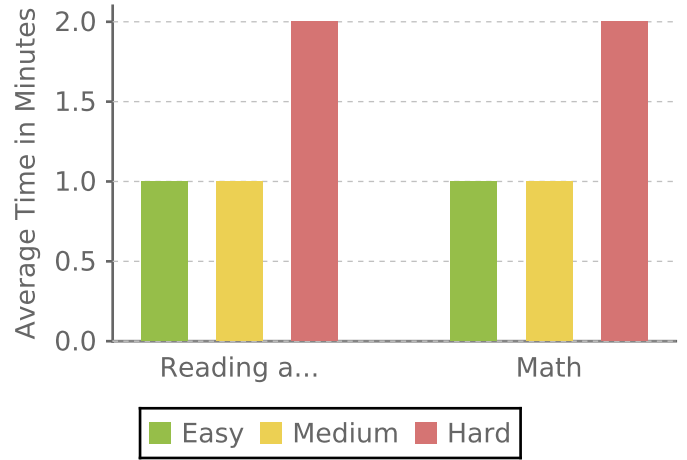

Average Time per Difficulty Level

Subject Question Category Type Analysis

Subject	Category	Description	Performance
Read/Writing			
	CS	Craft and Structure	15% 2 11 2
	EOI	Expression of Ideas	60% 1
	IAI	Information and Ideas	28% 3 6 1
	SEC	Standard English Conventions	10% 2 9 5
Math			
	AD.M	Advanced Math	74% 9 2
	ALG	Algebra	37% 7 3 7
	EOI	Expression of Ideas	60% 1
	Geo&Trig	Geometry and Trigonometry	67% 8 1 1
	PSD	Problem-Solving and Data Analysis	21% 2 3

Notes