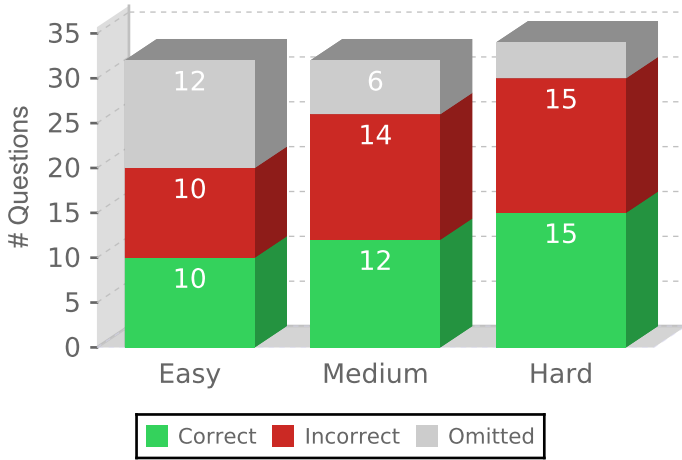

Name	Demo Student
Test	SAT AdapTest2
Date	2023-06-09

Socrato SAT Adaptive Test Report

Big Picture — Your Scores, Practice History, and Trends

Your Progress

Performance By Difficulty

Name	Report Verify
Test	SAT AdapTest2
Date	2023-06-09

Current Test Analysis — SAT AdapTest2

Performance By Difficulty Level

Average Time per Difficulty Level

Subject Question Category Type Analysis

Subject	Category	Description	Performance
Read/Writing			
	CS	Craft and Structure	15% 2 11 2
	EOI	Expression of Ideas	60% 1
	IAI	Information and Ideas	28% 3 6 1
	SEC	Standard English Conventions	10% 2 9 5
Math			
	AD.M	Advanced Math	74% 9 2
	ALG	Algebra	37% 7 3 7
	EOI	Expression of Ideas	60% 1
	Geo&Trig	Geometry and Trigonometry	67% 8 1 1
	PSD	Problem-Solving and Data Analysis	21% 2 3