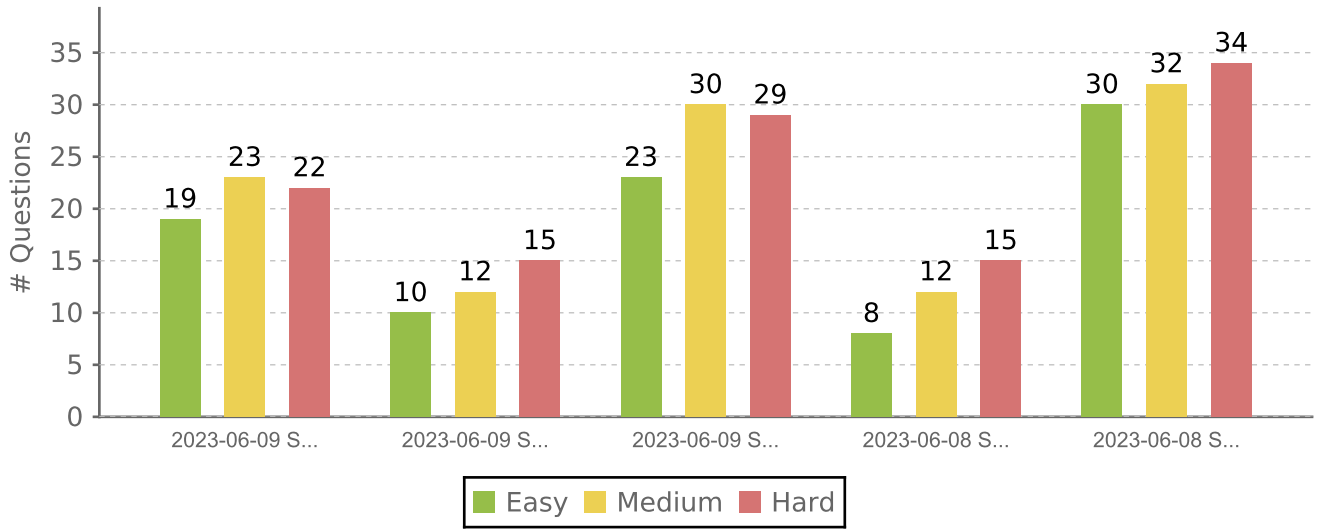

Name	Demo Student
Test	SAT AdapTest2
Date	2023-06-09

Socrato SAT Adaptive Test Report

Big Picture — Your Scores, Practice History, and Trends

Your Progress

Performance By Difficulty

Name	Report Verify
Test	SAT AdapTest2
Date	2023-06-09