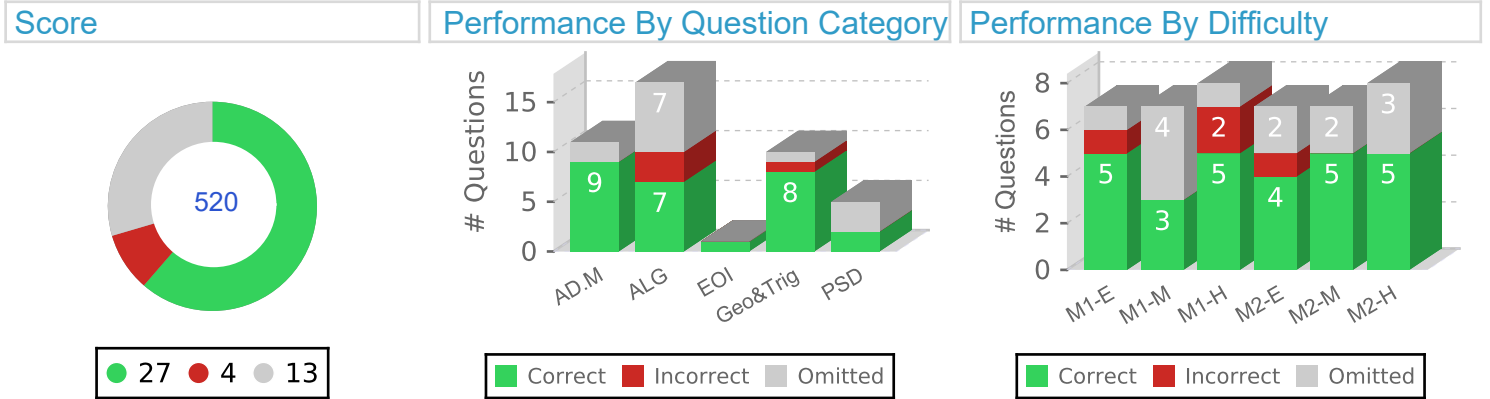

Performance By Topic

: Reading and Writing - Module2

1	A	C	III	SEC	11 sec
2	A	D	III	EOI	15 sec
3	A	B	III	EOI	3 sec
4	C	+	III	EOI	5 sec
5	C	B	III	IAI	8 sec
6	B	D	III	IAI	13 sec
7	D	C	III	IAI	3 sec
8	D	C	III	CS	4 sec
9	A	C	III	SEC	5 sec
10	B	C	III	SEC	3 sec
11	C	A	III	CS	2 sec
12	B	D	III	CS	3 sec
13	C	+	III	IAI	3 sec
14	B	D	III	EOI	5 sec
15	C	D	III	SEC	4 sec
16	D	+	III	EOI	4 sec
17	C	D	III	SEC	4 sec
18	C	+	III	SEC	13 sec
19	A	D	III	CS	8 sec
20	C		III	CS	-
21	B		III	CS	-
22	B		III	EOI	-
23	A		III	IAI	-
24	D		III	SEC	-
25	C		III	SEC	-
26	H		III	SEC	-
27	H		III	SEC	-

Name	Report Verify
Test	SAT AdapTest2
Date	2023-06-09

Math— Performance Analysis

Responses

Question	Answers	Responses	Difficulty	Category	Time
1	D	+	III	AD.M	26 sec
2	H	+	III	AD.M	3 sec
3	B	+	III	AD.M	3 sec
4	K	+	III	ALG	3 sec
5	D	E	III	ALG	12 sec
6	G	+	III	ALG	3 sec
7	D	+	III	ALG	3 sec
8	H	F	III	ALG	5 sec
9	A	+	II	Geo&Trig	8 sec
10	J	+	II	Geo&Trig	3 sec
11	D	+	II	ALG	3 sec
12	K	+	II	Geo&Trig	9 sec
13	A	+	II	ALG	2 sec
14	G	+	II	PSD	1 sec
15	B	+	II	ALG	4 sec
16	F	+	I	AD.M	2 sec
17	E	+	I	Geo&Trig	4 sec
18	F	+	I	Geo&Trig	3 sec
19	A	+	I	AD.M	3 sec
20	F	+	I	PSD	3 sec
21	D	+	I	Geo&Trig	4 sec
22	J	H	I	ALG	3 sec