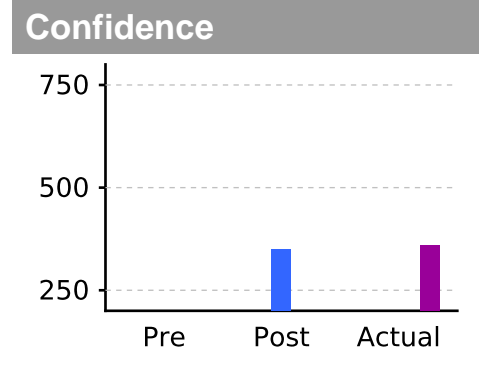

Name	Demo student
Test	2020- 2021 Form A
Date	2022-11-04

Section Summary — Math

Summary	
Your Score:	360
Correct:	57
Incorrect:	0
Omitted:	0
Raw Points:	57.0
% Correct:	100%
% Raw:	100%