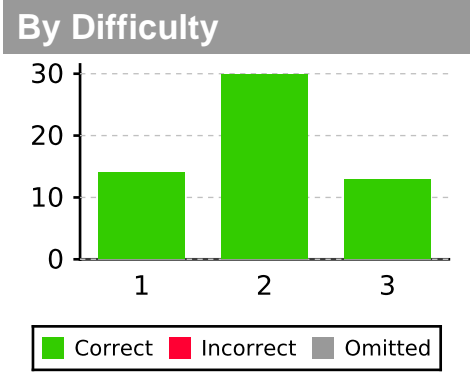

Name	Demo student
Test	2020- 2021 Form A
Date	2022-11-04

Section Summary — Math

Summary	
Your Score:	360
Correct:	57
Incorrect:	0
Omitted:	0
Raw Points:	57.0
% Correct:	100%
% Raw:	100%