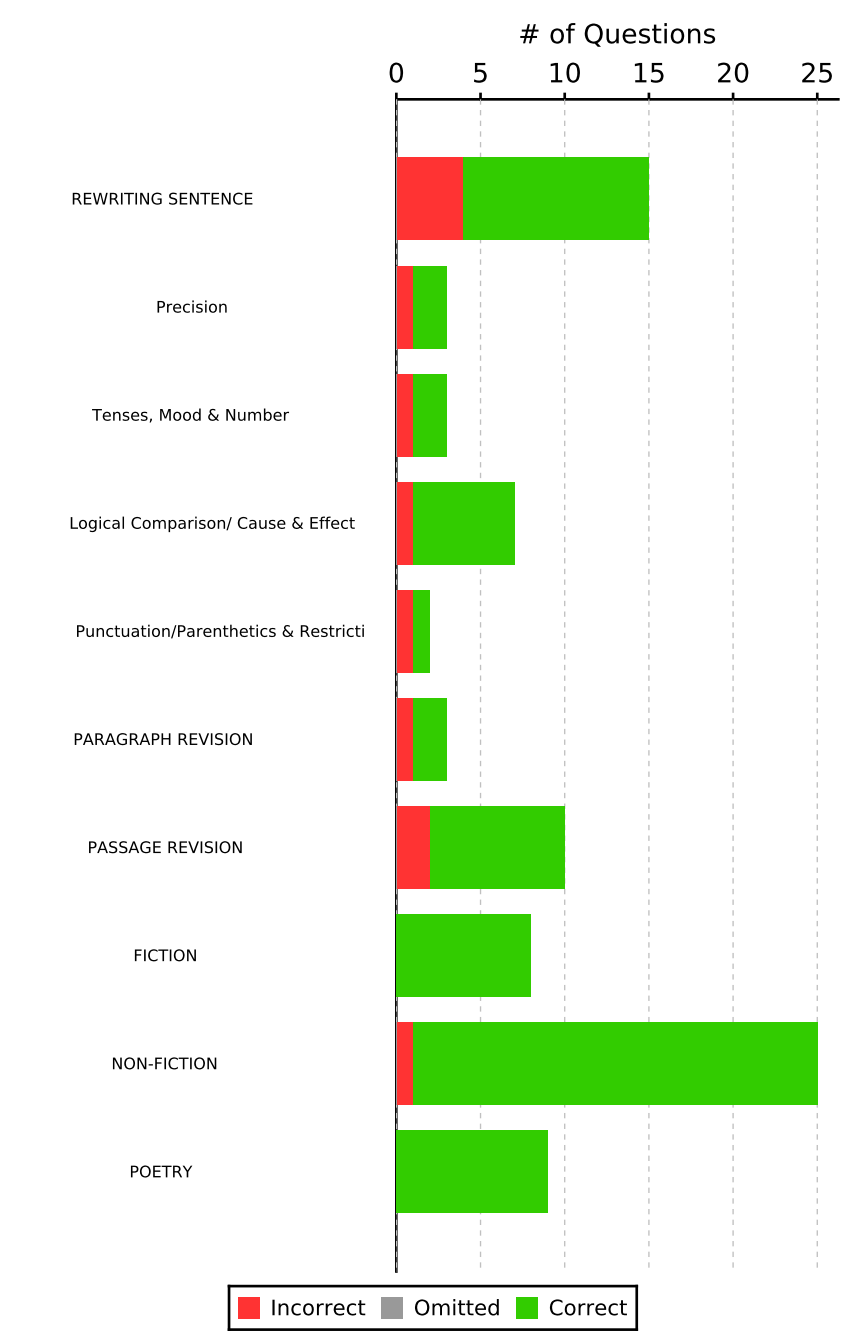

Performance By Topic