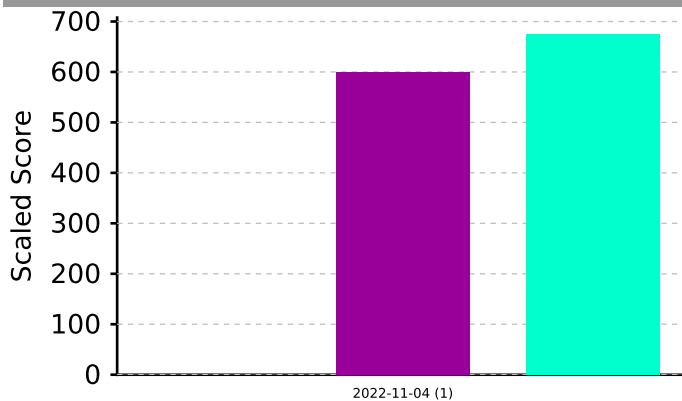

Confidence History (Total Score)

Pre Post Actual

Notes

General

Abbreviations you may find in this report

E	Written Essay	Essay	Written Essay
Grid-In	Math Grid-In	Iden. Sent.	Identifying Sentence Errors
Impr. Para.	Improving Paragraphs	Impr. Sent.	Improving Sentences
M	Math	Mult. Choice	Math Multiple-Choice
Pass. Paired	Reading Passages - Paired	Pass. Single	Reading Passages - Single
R	Reading	Sent. Comp.	Sentence Completion
W	Writing